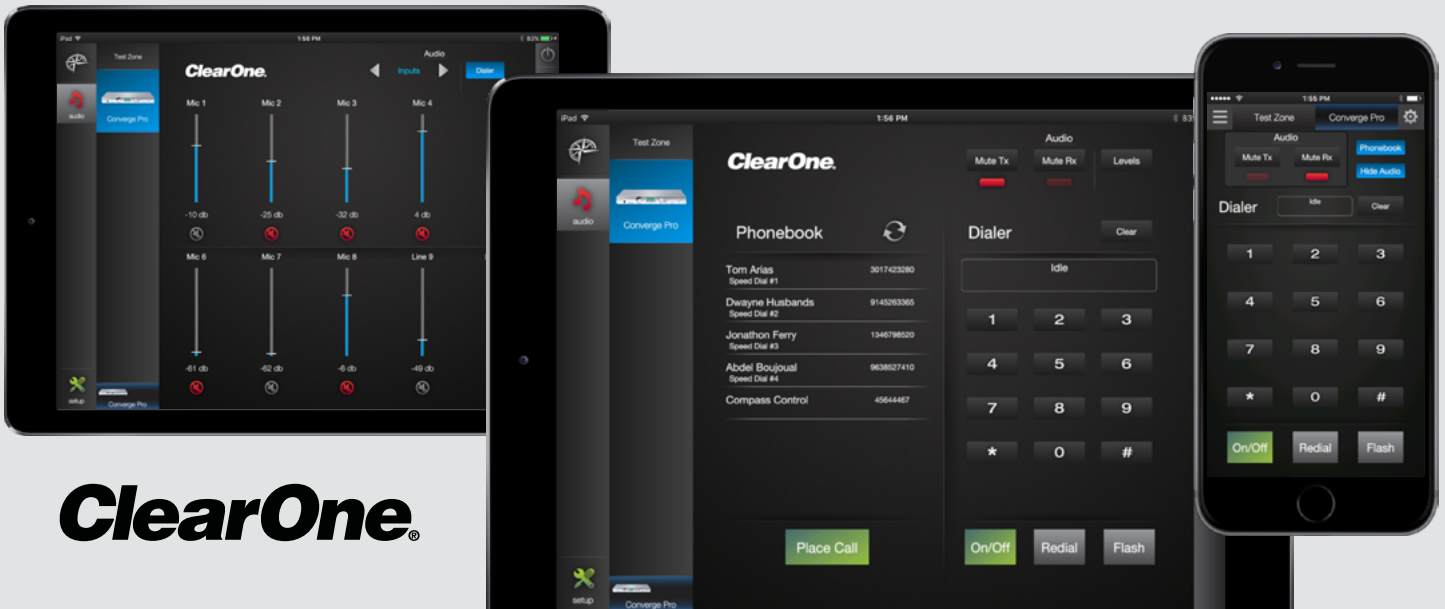

ClearOne® ConvergePro 880 Module Available on Compass Control® Pro

ClearOne ConvergePro 880T Audio Conferencing/DSP is now integrated with the Compass Control® Pro System, the first fully integrated major control system built from the ground up to use iOS devices – as its backbone.

Key Digital® has developed a driver and a pre-configured GUI template for the Compass Control® Pro system to interface with ClearOne ConvergePro 880T. Compass Control® Pro system provides Converge Pro 880T users with audio conferencing and DSP controls an elegant interface, while having an integrated control system under their fingertips with additional video, lighting, climate, security, and automation controls.

Module Features:

Audio Conferencing:

- › Dialing, Keypad, Calling Features
- › Phonebook Access for Quick Dialing

Audio Controls:

- › Input Gain and Mute
- › Output Gain and Mute
- › Mixer Crosspoints

Compass Control is a registered trademark of Key Digital.
Key Digital Systems, Inc. is not affiliated, associated, authorized, endorsed by, or in any way officially connected with Aprilaire