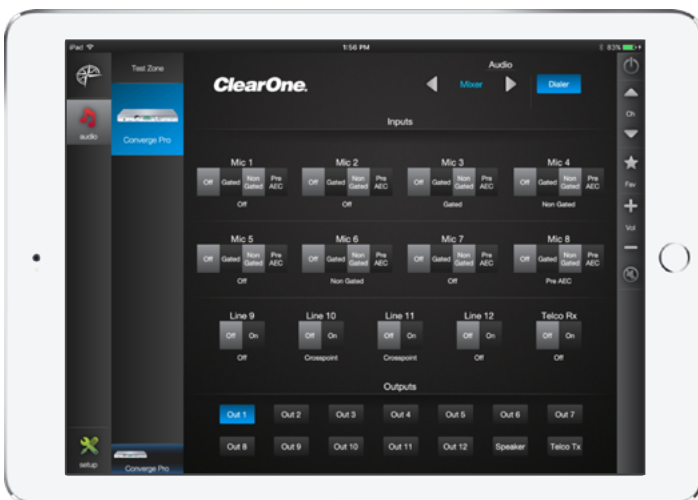

ClearOne® ConvergePro 880 Module Available on Compass Control® Pro

ClearOne ConvergePro 880T Audio Conferencing/DSP is now integrated with the Compass Control® Pro System, the first fully integrated major control system built from the ground up to use iOS devices – as its backbone.

Key Digital® has developed a driver and a pre-configured GUI template for the Compass Control® Pro system to interface with ClearOne ConvergePro 880T. Compass Control® Pro system provides Converge Pro 880T users with audio conferencing and DSP controls an elegant interface, while having an integrated control system under their fingertips with additional video, lighting, climate, security, and automation controls.

Module Features:

Audio Conferencing:

- › Dialing, Keypad, Calling Features
- › Phonebook Access for Quick Dialing

Audio Controls:

- › Input Gain and Mute
- › Output Gain and Mute
- › Mixer Crosspoints

Compass Control is a registered trademark of Key Digital.
Key Digital Systems, Inc. is not affiliated, associated, authorized, endorsed by, or in any way officially connected with Aprilaire