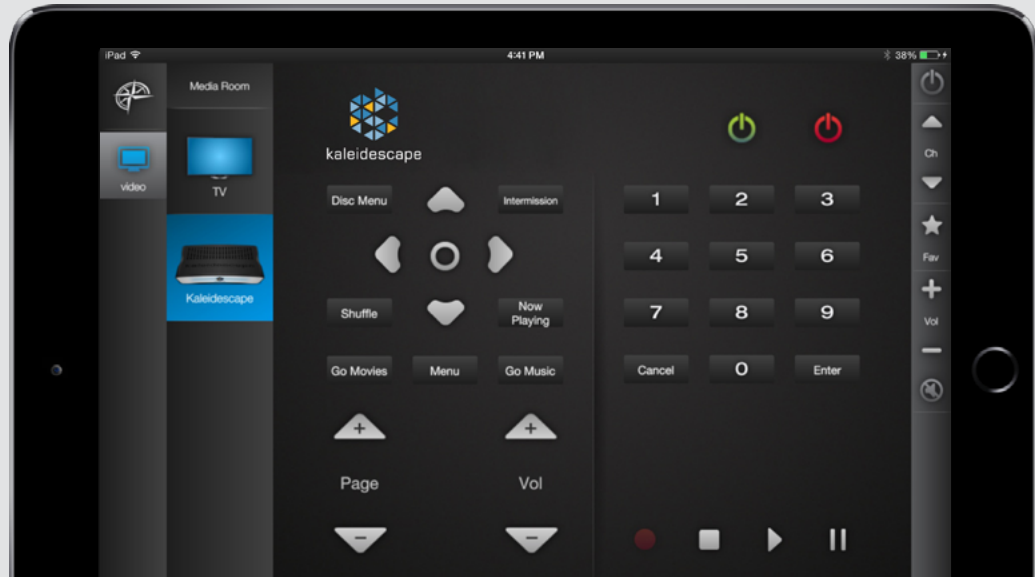

Kaleidescape® Module Now Available on the Compass Control®

Kaleidescape M-Class products are now compatible with the Compass Control® System, the first fully integrated major control system built from the ground up to use iOS & Android devices – as its backbone.

Key Digital has developed a driver and a pre-configured GUI template for their Compass Control® system to interface with Kaleidescape M-Class Products. Compass Control® module enables seamless integration of Kaleidescape products in the Compass Control environment while greatly reducing the installation time for integrators. Module provides system users playback, audio and video controls for all networked players, while having access to a fully integrated control system.

Module Features:

- › Control over IP
- › Playback Controls
- › Audio/Video Controls

Compass Control is a registered trademark of Key Digital Systems.
Key Digital Systems, Inc. is not affiliated, associated, authorized, endorsed by, or in any way officially connected with Kaleidescape.