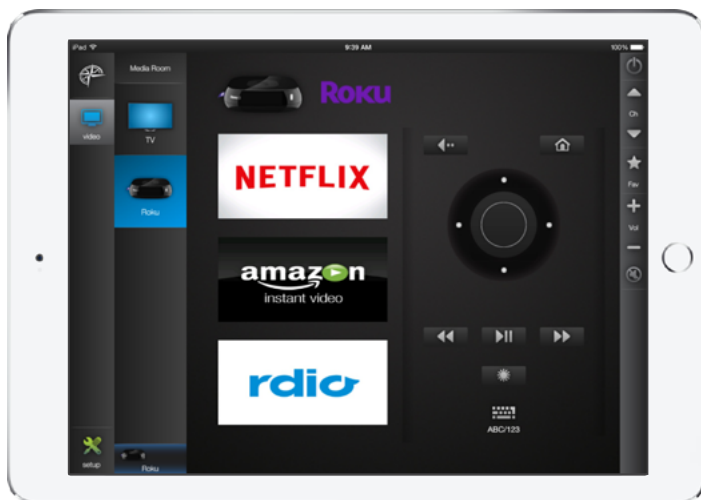

Roku® Streaming Players Module Available on the Compass Control®

Roku® Streaming Players are now compatible with the Compass Control® System, the first fully integrated major control system built from the ground up to use iOS & Android devices – as its backbone.

Key Digital® has developed a driver and a pre-configured, rigorously tested GUI template for the Compass Control® system to interface with all Roku® Streaming Players. Compass Control® system provides Roku® users with full remote control over all Roku players via elegant, customized iOS/Android interface, while having an integrated control system under their fingertips with additional video, lighting, climate, security, and automation controls.

Module Features:

- › Bi-Directional Control over IP
- › Full Remote Control over all Roku players
- › Full QWERTY Keyboard
- › Channels auto populate on Compass App for quick access

Roku is a registered trademark of Roku, Inc. Compass Control is a registered trademark of Key Digital Systems.
Key Digital Systems, Inc. is not affiliated, associated, authorized, endorsed by, or in any way officially connected with Roku Inc.