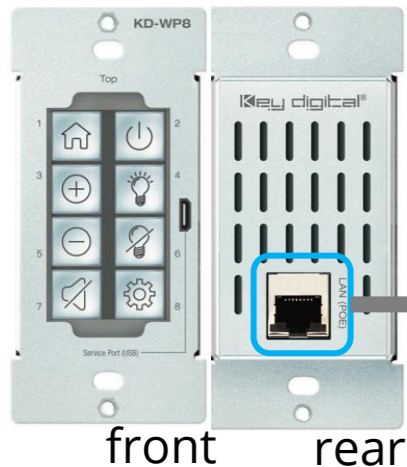

Conference Room / Classroom with Wall Plate Plug-In

AV Sources

3x HDMI

1x HDBaseT

KD-X2x1WDTx or **KD-X2x1WVTx**
Optional

KD-BYOD4K
Optional add
for wireless
casting

KD-WP8

KD-PS42

PoE Network

PoE Injector

CAT5e/6
<40m @ 4K
<70m @ 2K

Display or Projector

KD-X40MRx

CEC Display Control
Power, AV Mute, Volume