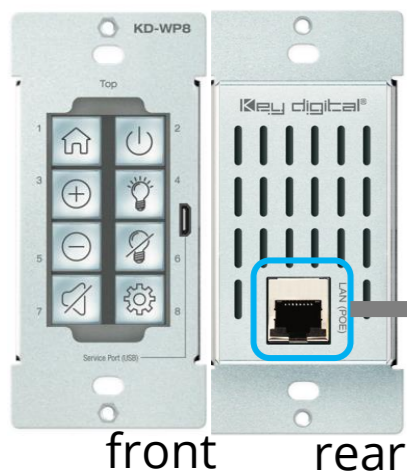

Presentation Space / Classroom with Universal Format Switch

AV Sources

- 2x HDMI
- 1x Display Port
- 1x VGA + L/R

KD-BYOD4K
Optional add
for wireless
casting

KD-WP8

KD-UFS42

PoE Network

or

PoE Injector

CAT5e/6
<40m @ 4K
<70m @ 2K

Display or Projector

KD-X40MRx

CEC Display Control
Power, AV Mute, Volume