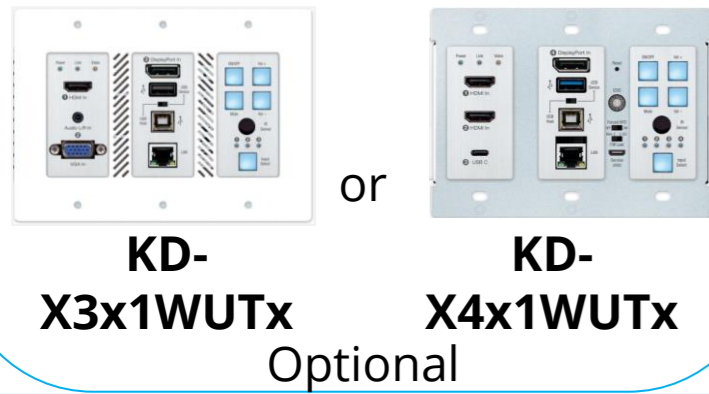

Hybrid Usage Room with Soft-Codec Enabling Systems

AV Sources

- 2x HDMI
- 1x Display Port
- 1x USB-C
- 1x HDBaseT

PoE Network

PoE Injector

CAT5e/6
<100m @ 4K
<150m @ 2K

Display or Projector

CEC Display Control
Power, AV Mute, Volume