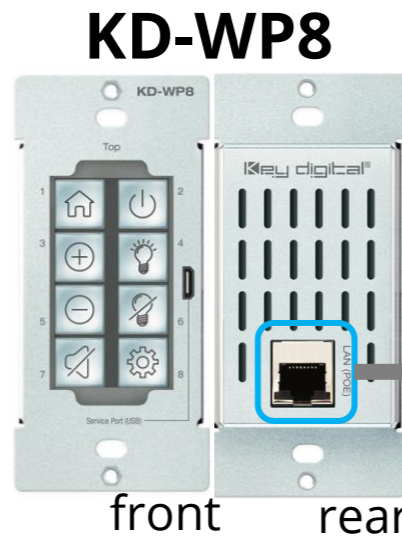

Hybrid Usage Room with Soft-Codec Enabling Systems

AV Sources

- 2x HDMI
- 1x Display Port
- 1x USB-C
- 1x HDBaseT

PoE Network

PoE Injector

CAT5e/6
<100m @ 4K
<150m @ 2K

Display or Projector

CEC Display Control
Power, AV Mute, Volume