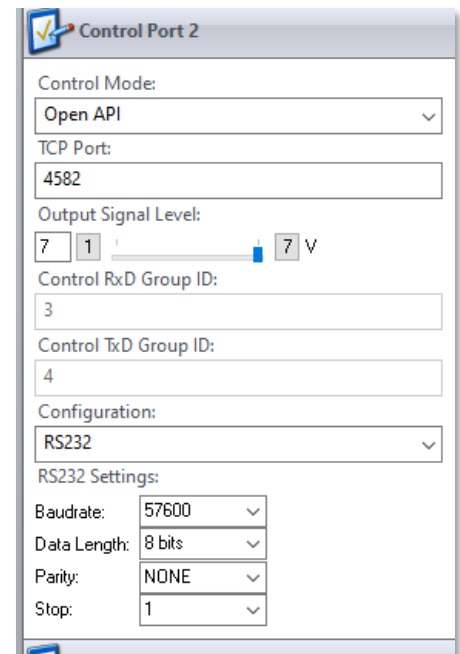

Applicable Models

Model	Description	I/O Control Ports	Notes
KD-CX800	Controller	3	1 IR, 2 IR/RS-232
KD-IP822ENC/DEC	AV over IP Encoder/Decoder	2	1 IR, 1 IR/RS-232
KD-IP922ENC/DEC	AV over IP Encoder/Decoder	3	1 IR, 2 IR/RS-232
KD-IP1022ENC/DEC	AV over IP Encoder/Decoder	3	1 IR, 2 IR/RS-232

Description

If a Unit's port is configured for use in Open API mode, the device will listen on a dedicated TCP port for that I/O port. The user application/control system can then make a TCP connection to that port and send data to that I/O port.

IP Port number assignments for I/O ports are flexible, and assigned using KDMS Pro. It is recommended that TCP Port assignments always be no lower than 1024.

All I/O port traffic is limited to only one TCP connection at a time.

Setup

1. Using [KDMS Pro](#) software to ensure unit's I/O Control ports are set to Open API **control mode**, with IR or RS232 **configuration**.
   1. For RS-232, ensure the **Baudrate** is set according to the device you are controlling. See example image.
2. Send below string to the unit's Main IP address
   1. For I/O Control Port 1 (RS-232 not supported), use IP Port 4581
   2. For I/O Control Port 2, use IP Port 4582
   3. For I/O Control Port 3, use IP Port 4583

Controlling RS-232 Devices

Send any RS-232 string to the encoder/decoder/controller over IP on port 4582/4583. Port 1 does not support RS-232 control.

Specify ASCII, HEX, or Binary string format in the user application/control system as the encoder/decoder/controller is transparent and does not apply any formatting.