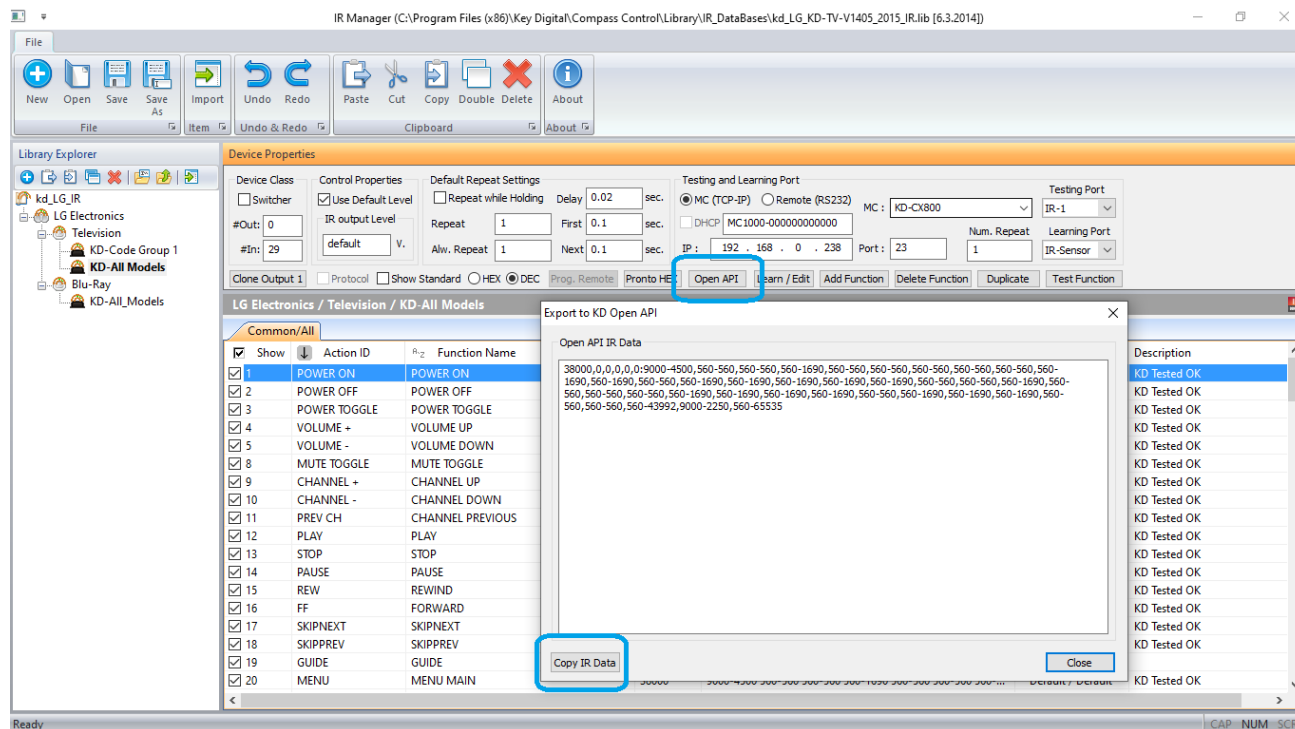

Controlling RS-232 Devices

Send any RS-232 string to the encoder/decoder/controller over IP on port 4582/4583. Port 1 does not support RS-232 control.

Specify ASCII, HEX, or Binary string format in the user application/control system as the encoder/decoder/controller is transparent and does not apply any formatting.

Collecting Strings for IR Devices

To collect the Open API string for controlling IR Devices:

1. Open Key Digital [IR Database Manager](#) v2.0.6 or later.
2. File -> Open to find the Brand of device you need to control.
3. Choose the Device form the **Library Explorer** list at left of screen.
4. Choose the command you wish to copy the Open API string for
5. Press the **Open API** button, and **Copy IR Data** to your clipboard so you may paste it you're your User Application/Control System.