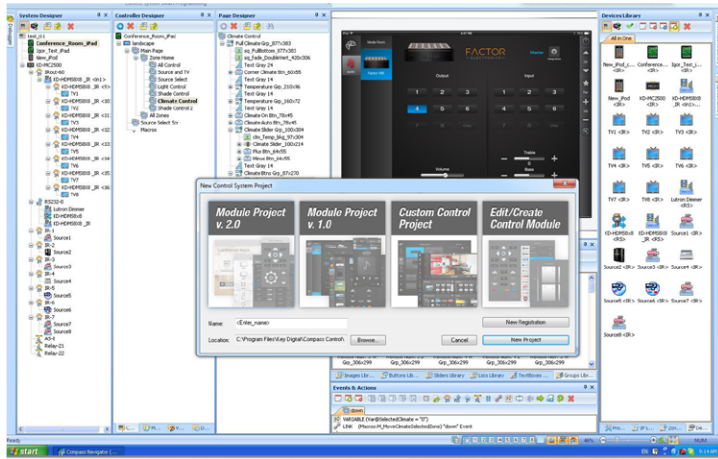

Compass Navigator™

PC Software for Compass Control® Pro System Programming

- **System Programming:** Allows fast and easy programming of the Compass Control® Pro system and connected devices
- **Flexibility:** Allows for both basic and complex level programming
- **Advanced Programming:** Create unique and powerful custom control interfaces through advanced programming
- **Ease of Setup:** Comes complete with additional IR/RS-232/TCP/IP modules
- **Simplicity of Integration:** Easily integrate any of our partner products into any Compass Control® Pro environment via Compass Navigator™