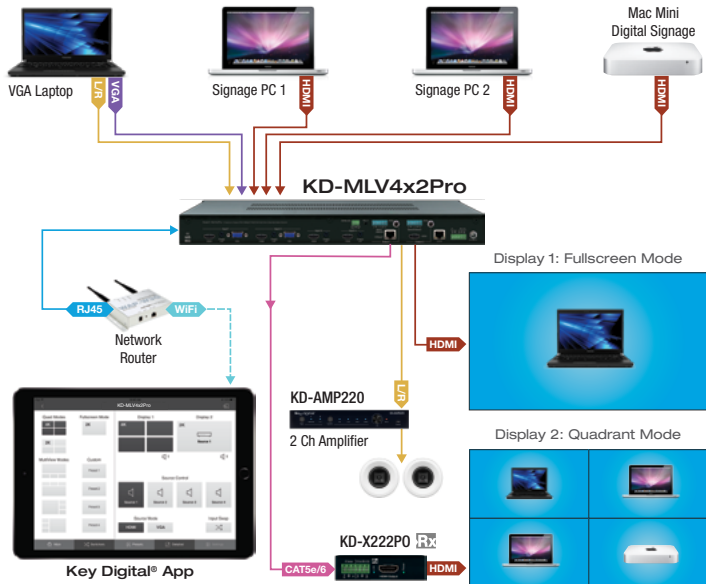

# KD-MLV4x2Pro

4x2 4K POH/HDBaseT/HDMI/VGA Multi-View Seamless Presentation Matrix Switcher.  
(Includes 1 Rx Extender)

## Digital Signage